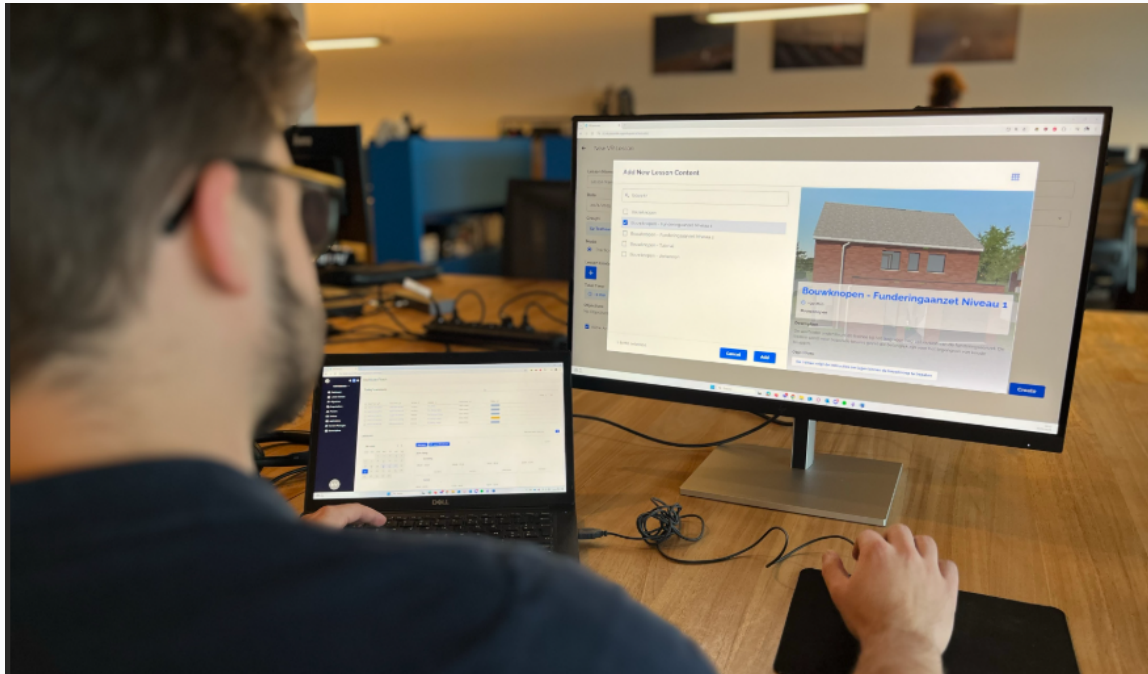

Passerelle XR Platform

The XR Platform is the base of operations of all the XR tools in your Passerelle Suite. From here you can manage your organization, follow progress, create XR experiences and so much more.