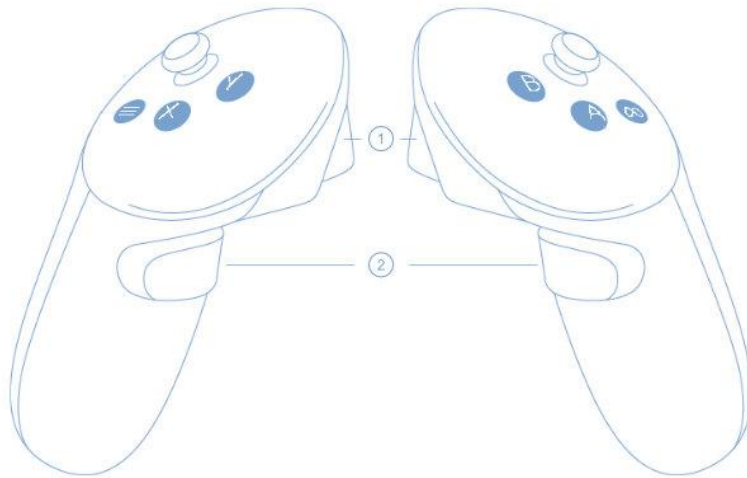

Navigate in the Explore (VR)

1. Controller layout

We currently support two VR devices with our applications, We also have an [extensive explanation for the Pico Headsets](#).

Note

If we talk about a Grip button or Teleport button you can find them on the following images.

Meta Quest 2/3

1. Teleport Button (Trigger button)

2. Grab Button (Grip button)