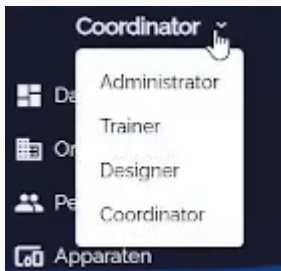

Navigation on the XR Platform

Navigate to your XR Platform

Go to your Passerelle XR-Platform: <https://[CompanyName].passerelle.supportsquare.io/xr-portal/app/>

Switching roles

You can change roles by clicking on them in the upper left corner of the screen and switch to another one in the list. Ask your administrator if you don't have access to the role you need.