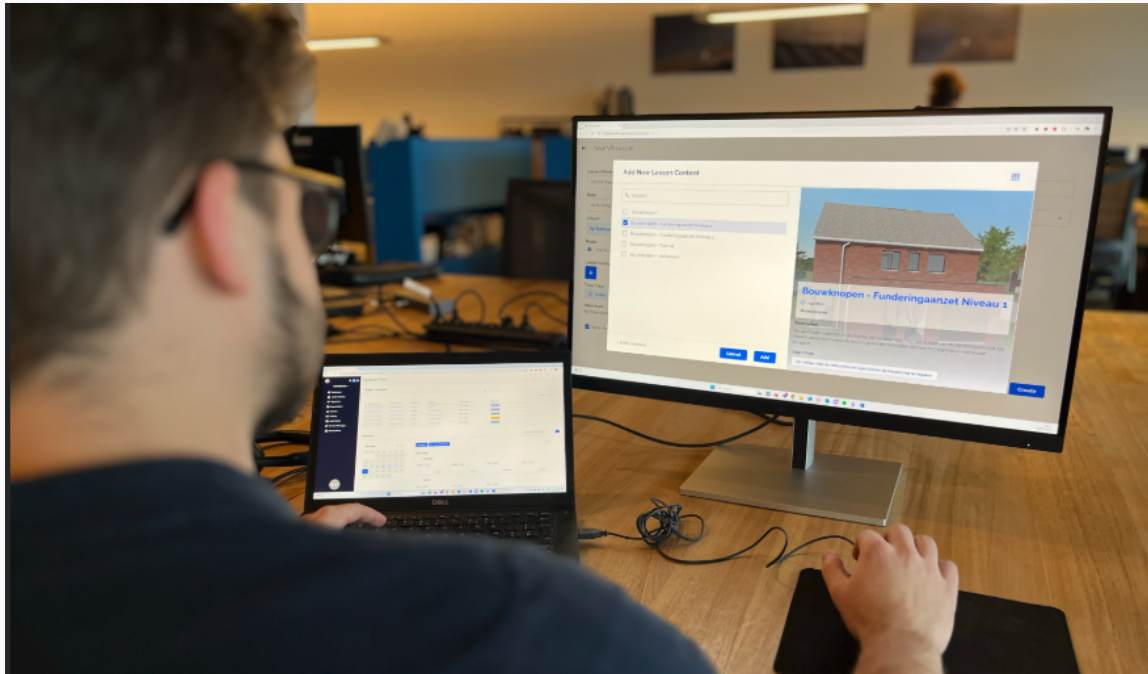

# Passerelle XR Platform

The XR Platform is the base of operations of all the XR tools in your Passerelle Suite. From here you can manage your organization, follow progress, create XR experiences and so much more.