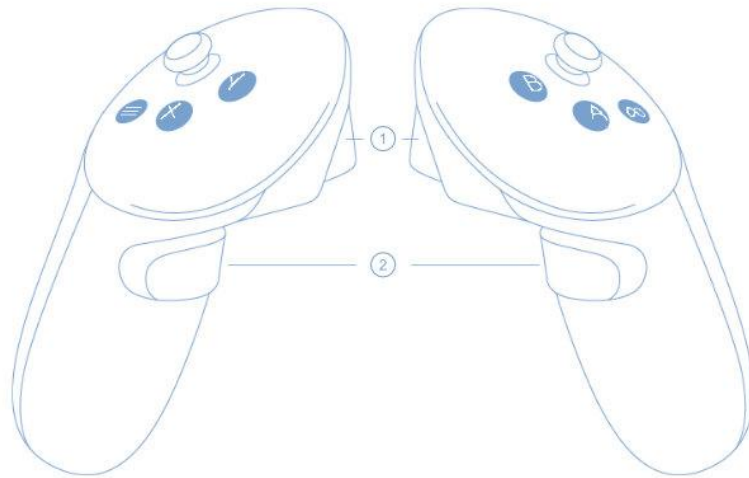

Navigate in the Explore (VR)

1. Controller layout

We currently support two VR devices with our applications, We also have an [extensive explanation for the Pico Headsets](#).

Note

If we talk about a Grip button or Teleport button you can find them on the following images.

Meta Quest 2/3

1. Teleport Button (Trigger button)

2. Grab Button (Grip button)